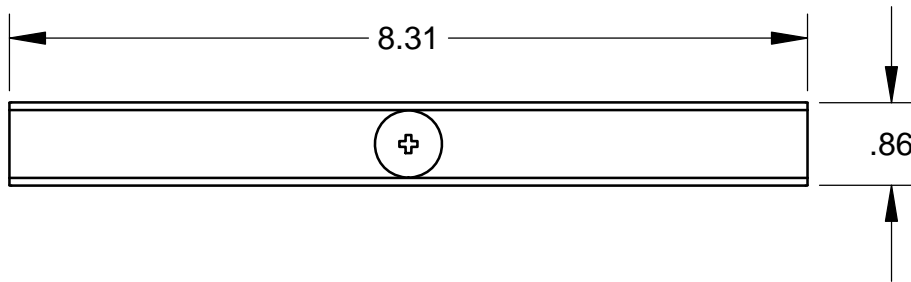

SPECIFICATION:

CENTER BOLT LOCKING DEVICE ONLY FOR PRO-PLUS 200 CHANNEL.
MATERIAL IS STAINLESS STEEL.

GRATE LOCKING DEVICE

PRO-PLUS 200

SERIES

350007

Supplied By:

**TRENCHDRAIN
SUPPLY**