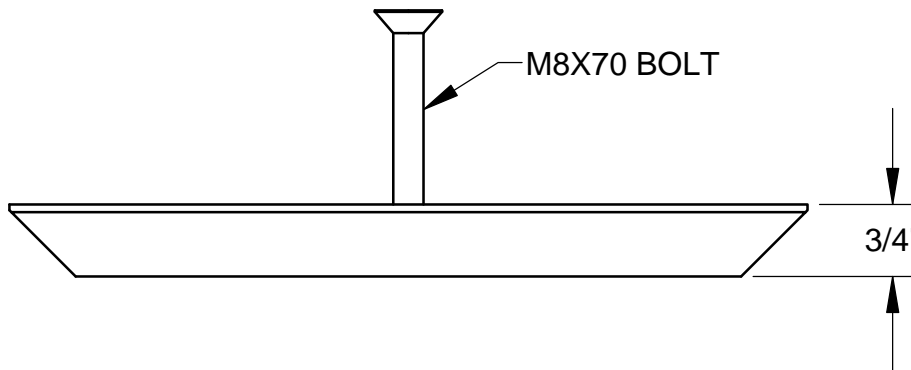

SPECIFICATION:

CENTER BOLT LOCKING DEVICE ONLY FOR PRO-PLUS 200 CHANNEL.
MATERIAL IS STAINLESS STEEL.

GRATE LOCKING DEVICE

PRO-PLUS 200

SERIES

350007

Supplied By:

**TRENCHDRAIN
SUPPLY**